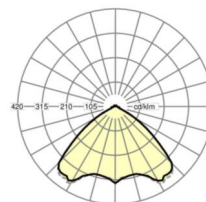

LIGHTING TECHNOLOGY

Placement	LED, Colour rendering/Light colour CRI ≥ 80 / 4000K
Colour tolerance (MacAdam)	3SDCM
Photobiological safety (Luminaire)	RG1
Nominal luminous flux	6100lm
LED service life	50000h L80/B10 (Tq 40°C)
Luminaire luminous efficiency	163lm/W
Beam angle	105° (C0) / 105° (C90)
UGR lat./long.	22.1 / 22.5

DEEP-LINK

<https://www.regiolux.de/en/article/18580206600>

Reference	LED 6000lm 840
ηLB	100 %
Φ ↓/↑	98 % / 2 %
UGR lat./long.	22.1 / 22.5

Dimensions

L	1531 mm	Length
B	55 mm	Width
H	37 mm	Height
