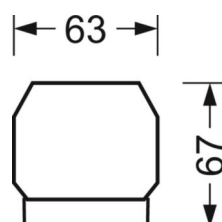

MECHANICS

Housing colour	traffic white RAL 9016
Dimensions (LxWxH/DxH)	1531mm x 55mm x 37mm
Weight (net)	1.9kg
Type of installation	Mounting rail system installation, Ceiling-mounted mounting rail installation, Ceiling-mounted mounting rail installation on T-system, Pendulum mounting rail assembly on chain, Pendulum mounting rail installation on steel cable

DEEP-LINK

<https://www.regiolux.de/en/article/18580206600>

Reference	LED 6000lm 840
ηLB	100 %
Φ ↓/↑	98 % / 2 %
UGR lat./long.	22.1 / 22.5

Dimensions

L	1531 mm	Length
B	55 mm	Width
H	37 mm	Height
