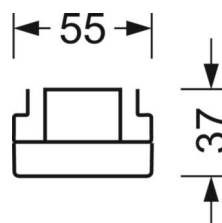

LIGHTING TECHNOLOGY

Placement	LED, Colour rendering/Light colour CRI ≥ 80 / 4000K
Colour tolerance (MacAdam)	3SDCM
Photobiological safety (Luminaire)	RG1
Nominal luminous flux	6100lm
LED service life	50000h L80/B10 (Tq 40°C)
Luminaire luminous efficiency	163lm/W
Beam angle	105° (C0) / 105° (C90)
UGR lat./long.	22.1 / 22.5

MECHANICS

Housing colour	traffic white RAL 9016
Dimensions (LxWxH/DxH)	1531mm x 55mm x 37mm
Weight (net)	1.9kg
Type of installation	Mounting rail system installation, Ceiling-mounted mounting rail installation, Ceiling-mounted mounting rail installation on T-system, Pendulum mounting rail assembly on chain, Pendulum mounting rail installation on steel cable

DEEP-LINK

<https://www.regiolux.de/en/article/18580206600>

Reference	LED 6000lm 840
ηLB	100 %
Φ ↓/↑	98 % / 2 %
UGR lat./long.	22.1 / 22.5

Dimensions

L	1531 mm	Length
B	55 mm	Width
H	37 mm	Height
